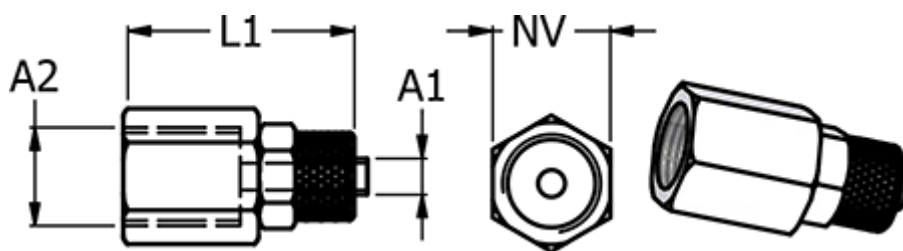

# Data Sheet

Article number: 586115186

Description: Push-on fitting 11.518-6, metal  $\text{Ø}6/4\text{-G } 1/8\text{'}$   
Straight connector internal thread

## Measures

Hose diameter A1 = 6/4

L1 =

NV = 14

Thread A2 =